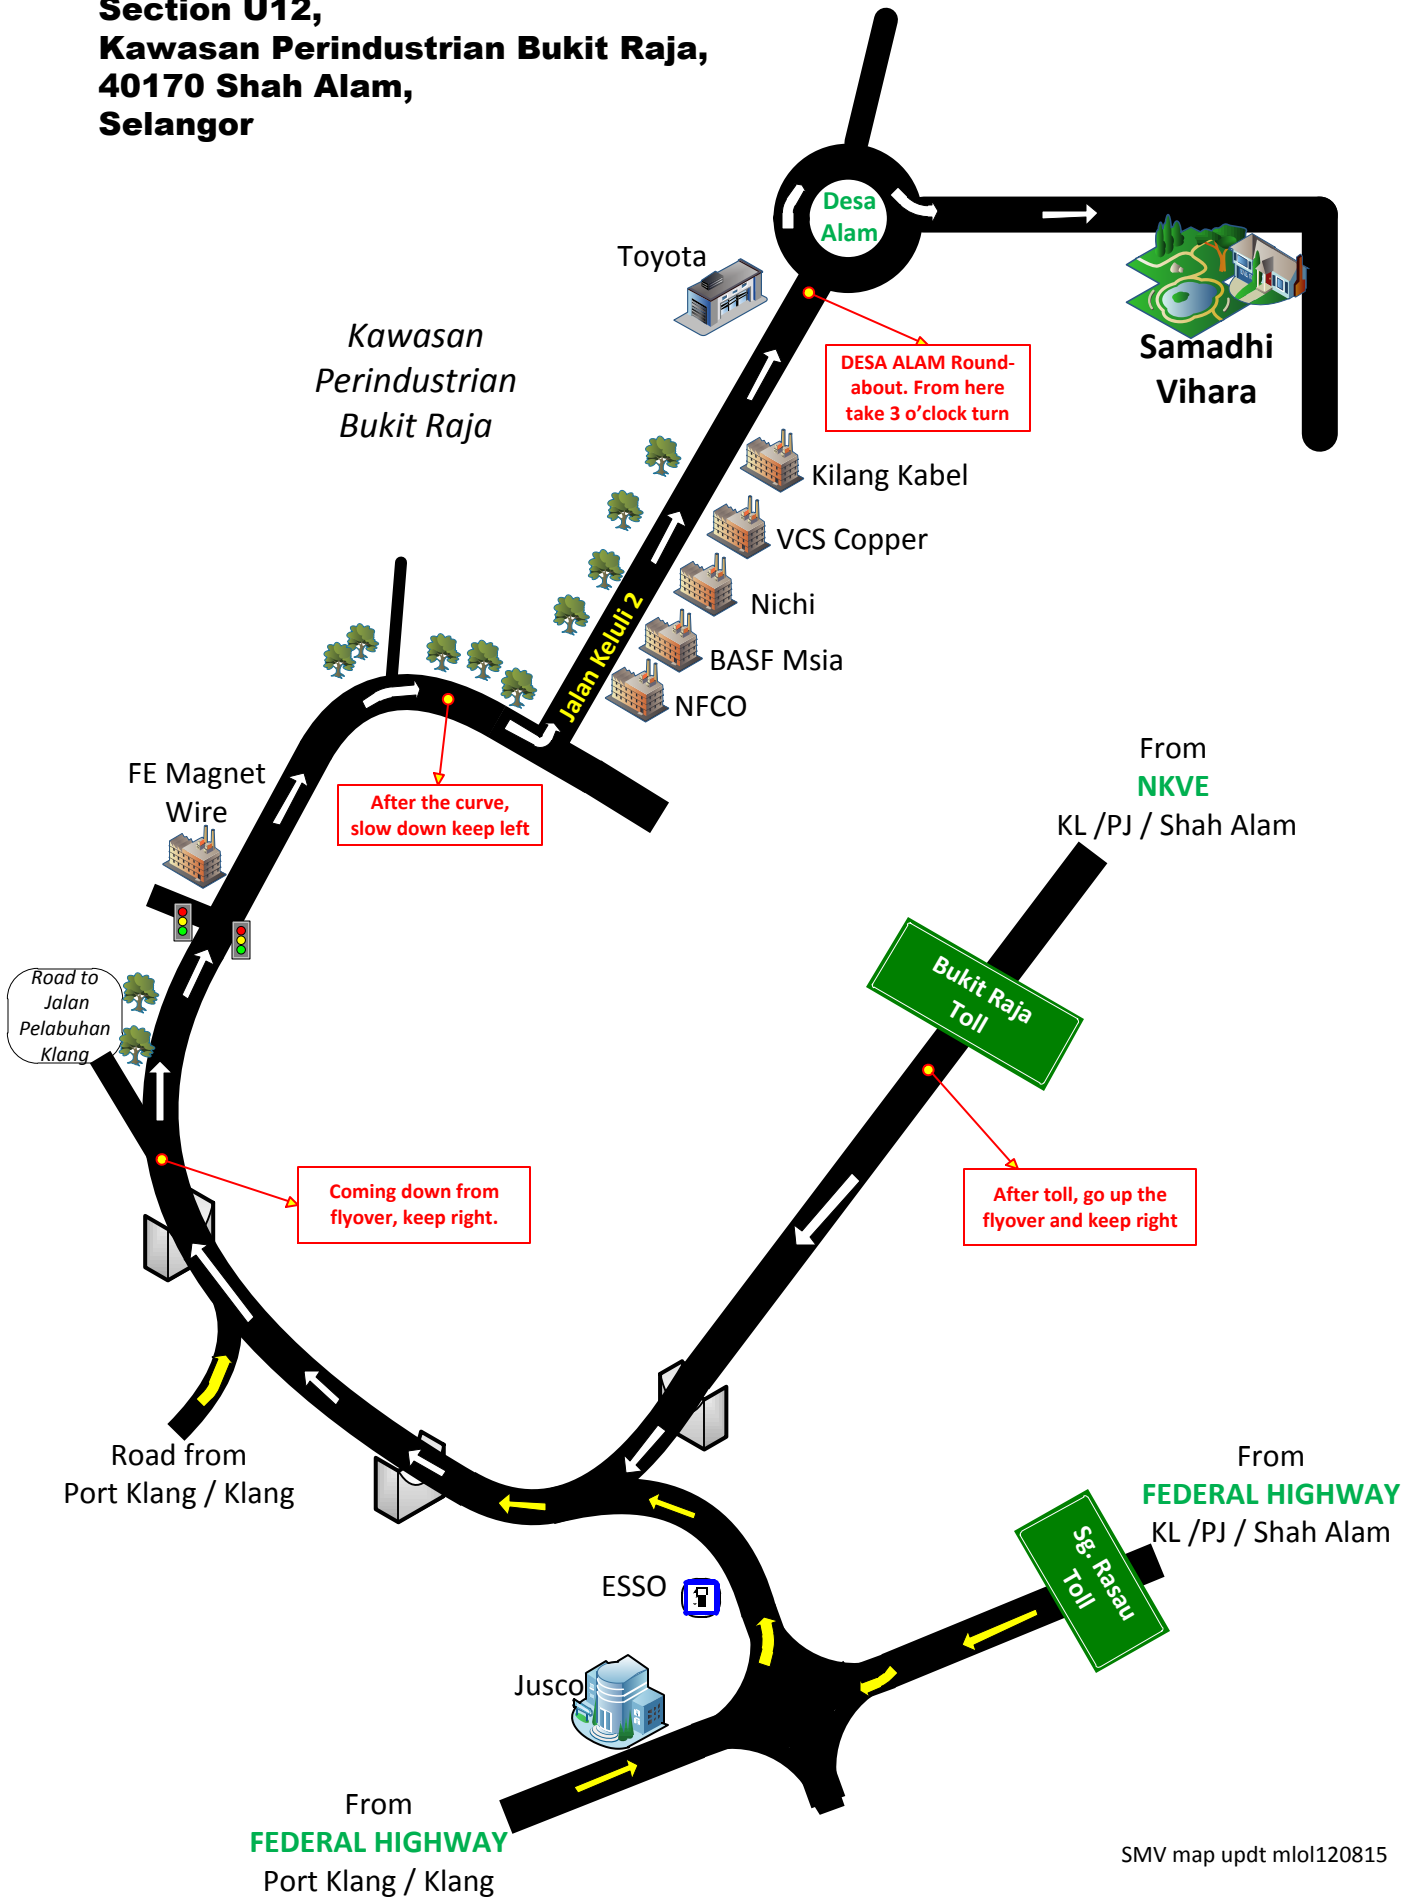

LOCATION MAP TO BMSM-SAMADHI VIHARA

No. 1B, Jalan Pegaga U12/8,
Section U12,
Kawasan Perindustrian Bukit Raja,
40170 Shah Alam,
Selangor

SMV map updt mlo120815